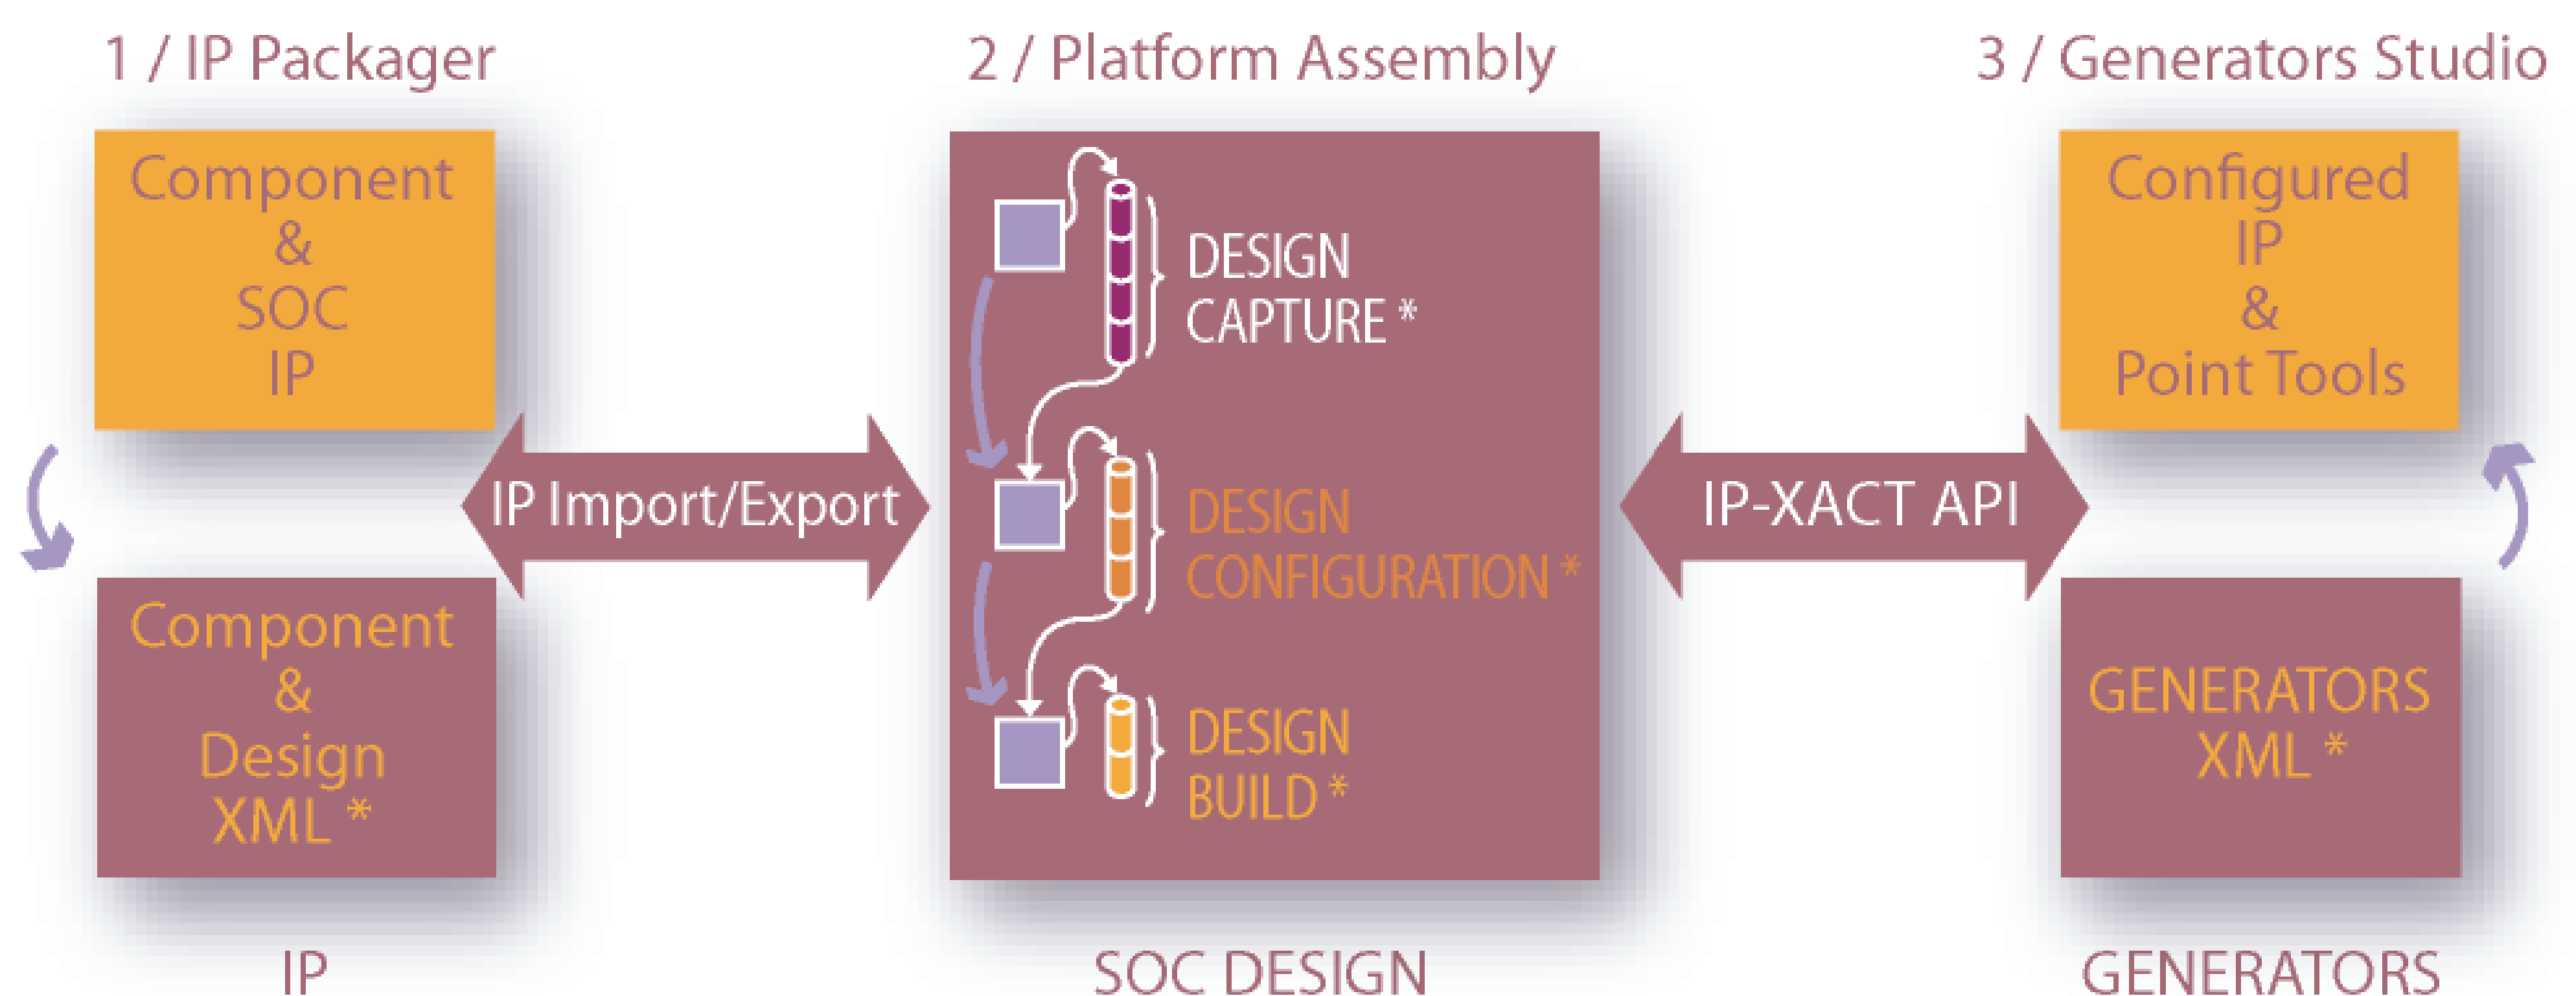

A Unified Extensible Tool for Platform Design

- Magillem uses IP-XACT™ to unify RTL and ESL into a single flow
- Validating the under-development IP-XACT TGI using Generators on demand
- Highly extensible plug-in architecture based on Eclipse 3.2

* According to IP-XACT specifications